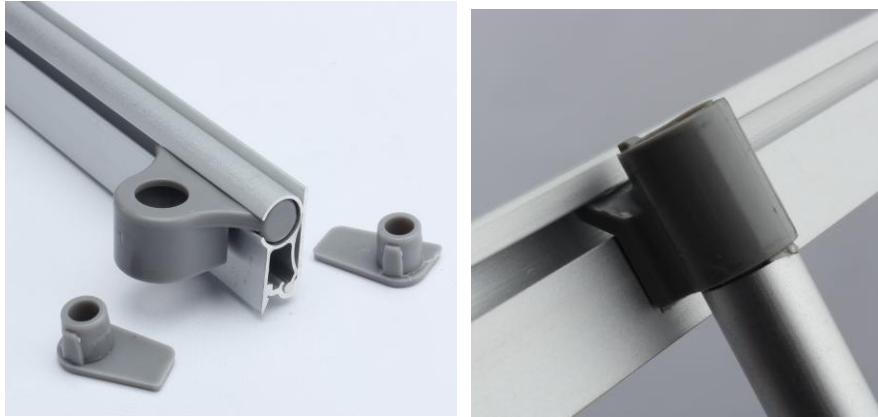

Roll Up Model 11

Base:

Pole:

Clip Top Rail:

Feet:

Bag:

Item Name	Roll Up Model 11
Code Number	WKS-RS-11
Material	Aluminum
Size(CM)	85*200
Color	Silver(Black can be available
Net Weight(KG)	1.7KG
Gross Weight(KG)	1.9KG
Packing	10pcs(20*45*91)
Widths available	60/85/100/120cm